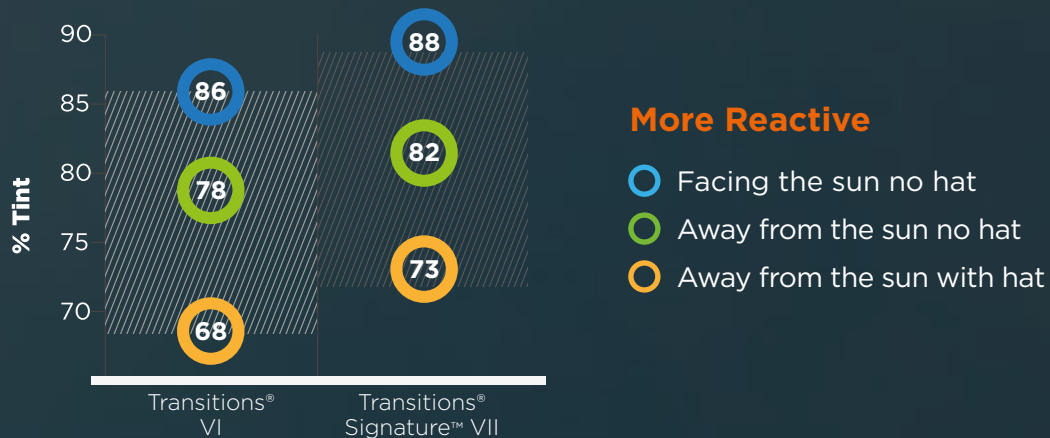

Photochromic performance is influenced by temperature, UV exposure and lens material.

Transitions® Signature™ VII

More **responsive** in
more situations.

Transitions® Signature™ VII lenses replace Transitions® VI lenses as our most balanced everyday lenses yet. They provide the ideal combination of darkness, fast fade back speed and indoor clarity.

More reactive to
indirect sunlight.

More reactive to
get even darker
on hot days.

Revolutionary testing for a revolutionary product.

We developed **Transitions® Signature™ VII**

lenses to be more responsive in more situations by testing them in **over 200 different real-life conditions** representing various temperatures, weather conditions and geographies.

Real world measurements showed that **Transitions® Signature™ VII** lenses are significantly darker than **Transitions® VI** lenses across an even wider variety of conditions.

The perfect opportunity to convert clear lens wearers.